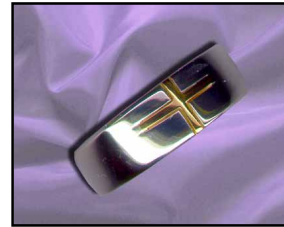

#2046
Cross Pendant
"Let Jesus take the heat"
The original model for this big cross was cut from an actual CPU heatsink. A smaller version available soon. Hidden bail accommodates 7mm chain.
14K Gold $ 719
Sterling $ 75

#2030
Inlaid Cross Ring
Sterling w/18K Gold
Cross $ 119
14K Yellow gold w/white cross $ 569
Add $10/size over 7